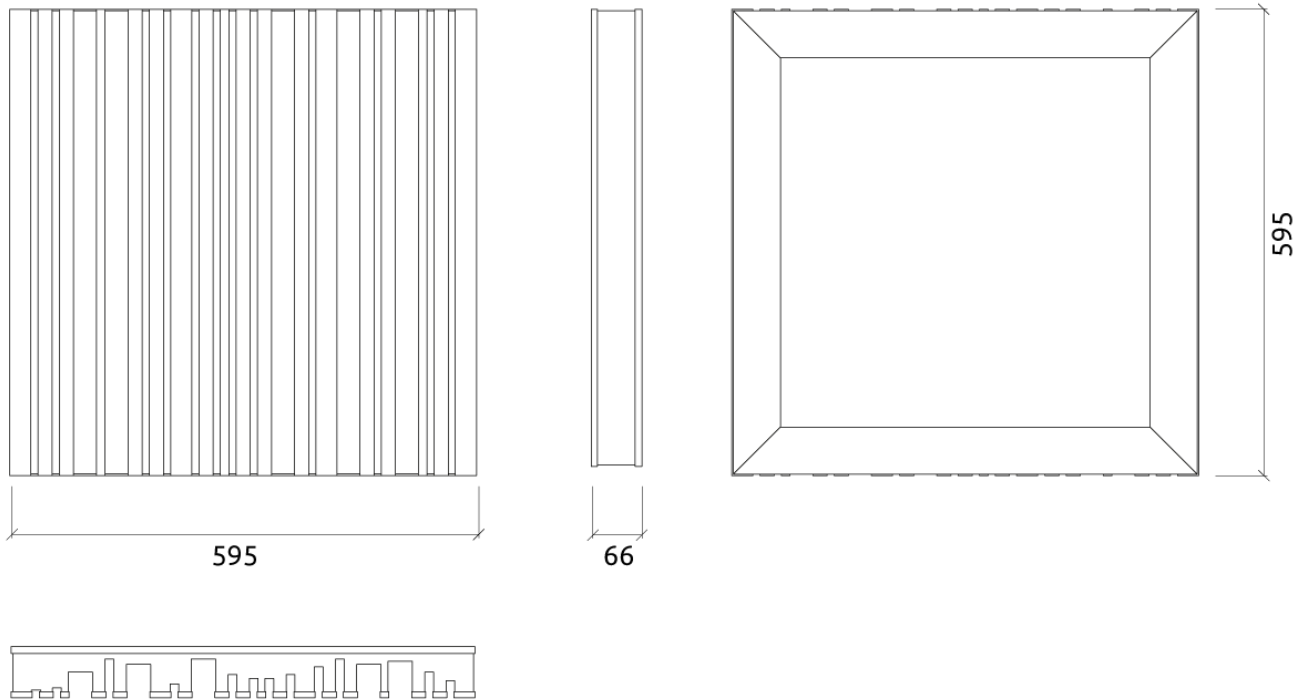

Siena Diffuser | Lacquered HMDF (FG)
- Lacquered HMDF
- Marine-grade Plywood Structural Frame

Dimensions:
Siena - Diffuser | 595x595x66mm

Integrated Fixing System

Add-ons

Disclaimer:

This product can only be installed on walls.

Dimensions

FG - LW | 595x595x66mm

FG - NW | 595x595x66mm

Weight

8.0 Kg

8.0 Kg

Box

Quantity per box: 1

Dimensions: 650x150x660mm

Volume: 0.064m³

Weight: 11.83Kg

Siena W - Diffuser

(FG - LW) Lacquered Wood Finishes

FG | (L06) Noir Vintage

Retail code:
20211220010041

FG | (L07) Graphite Black