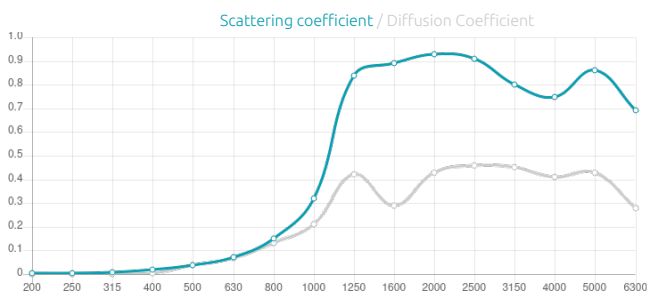

Performance

This product is available in the following Fire Rate:
FG | Furniture Grade

PRODUCT COMPOSITION:

Siena Diffuser | Natural wood veneer (FG)
- Natural wood veneer
- Marine-grade Plywood Structural Frame

Siena Diffuser | Lacquered HMDF (FG)
- Lacquered HMDF
- Marine-grade Plywood Structural Frame

Dimensions:
Siena - Diffuser | 595x595x66mm

Integrated Fixing System