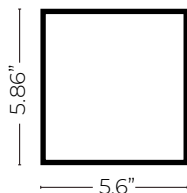

# SOLO 3

3 Different Cassette Sizes – 375 | 575 | 675 | Max diagonal of 200"

## Big Dreams, Made Reality

Dream up your perfect home theater, then think bigger! The Solo 3 is designed to push projector screens to the limit of class and functionality.

**375**  
Max diagonal 110"

**575**  
Max diagonal 160"

**675**  
Max diagonal 200"

# Aspect Ratio

16:9 | 16:10