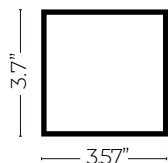

375
Max diagonal 110"