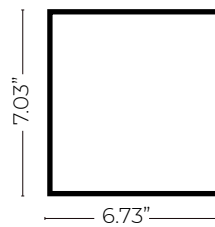

# SOLO 3

3 Different Cassette Sizes – 375 | 575 | 675 | Max diagonal of 200"

## Big Dreams, Made Reality

Dream up your perfect home theater, then think bigger! The Solo 3 is designed to push projector screens to the limit of class and functionality.

**375**  
Max diagonal 110"

**575**  
Max diagonal 160"

**675**  
Max diagonal 200"

# Aspect Ratio

16:9 | 16:10