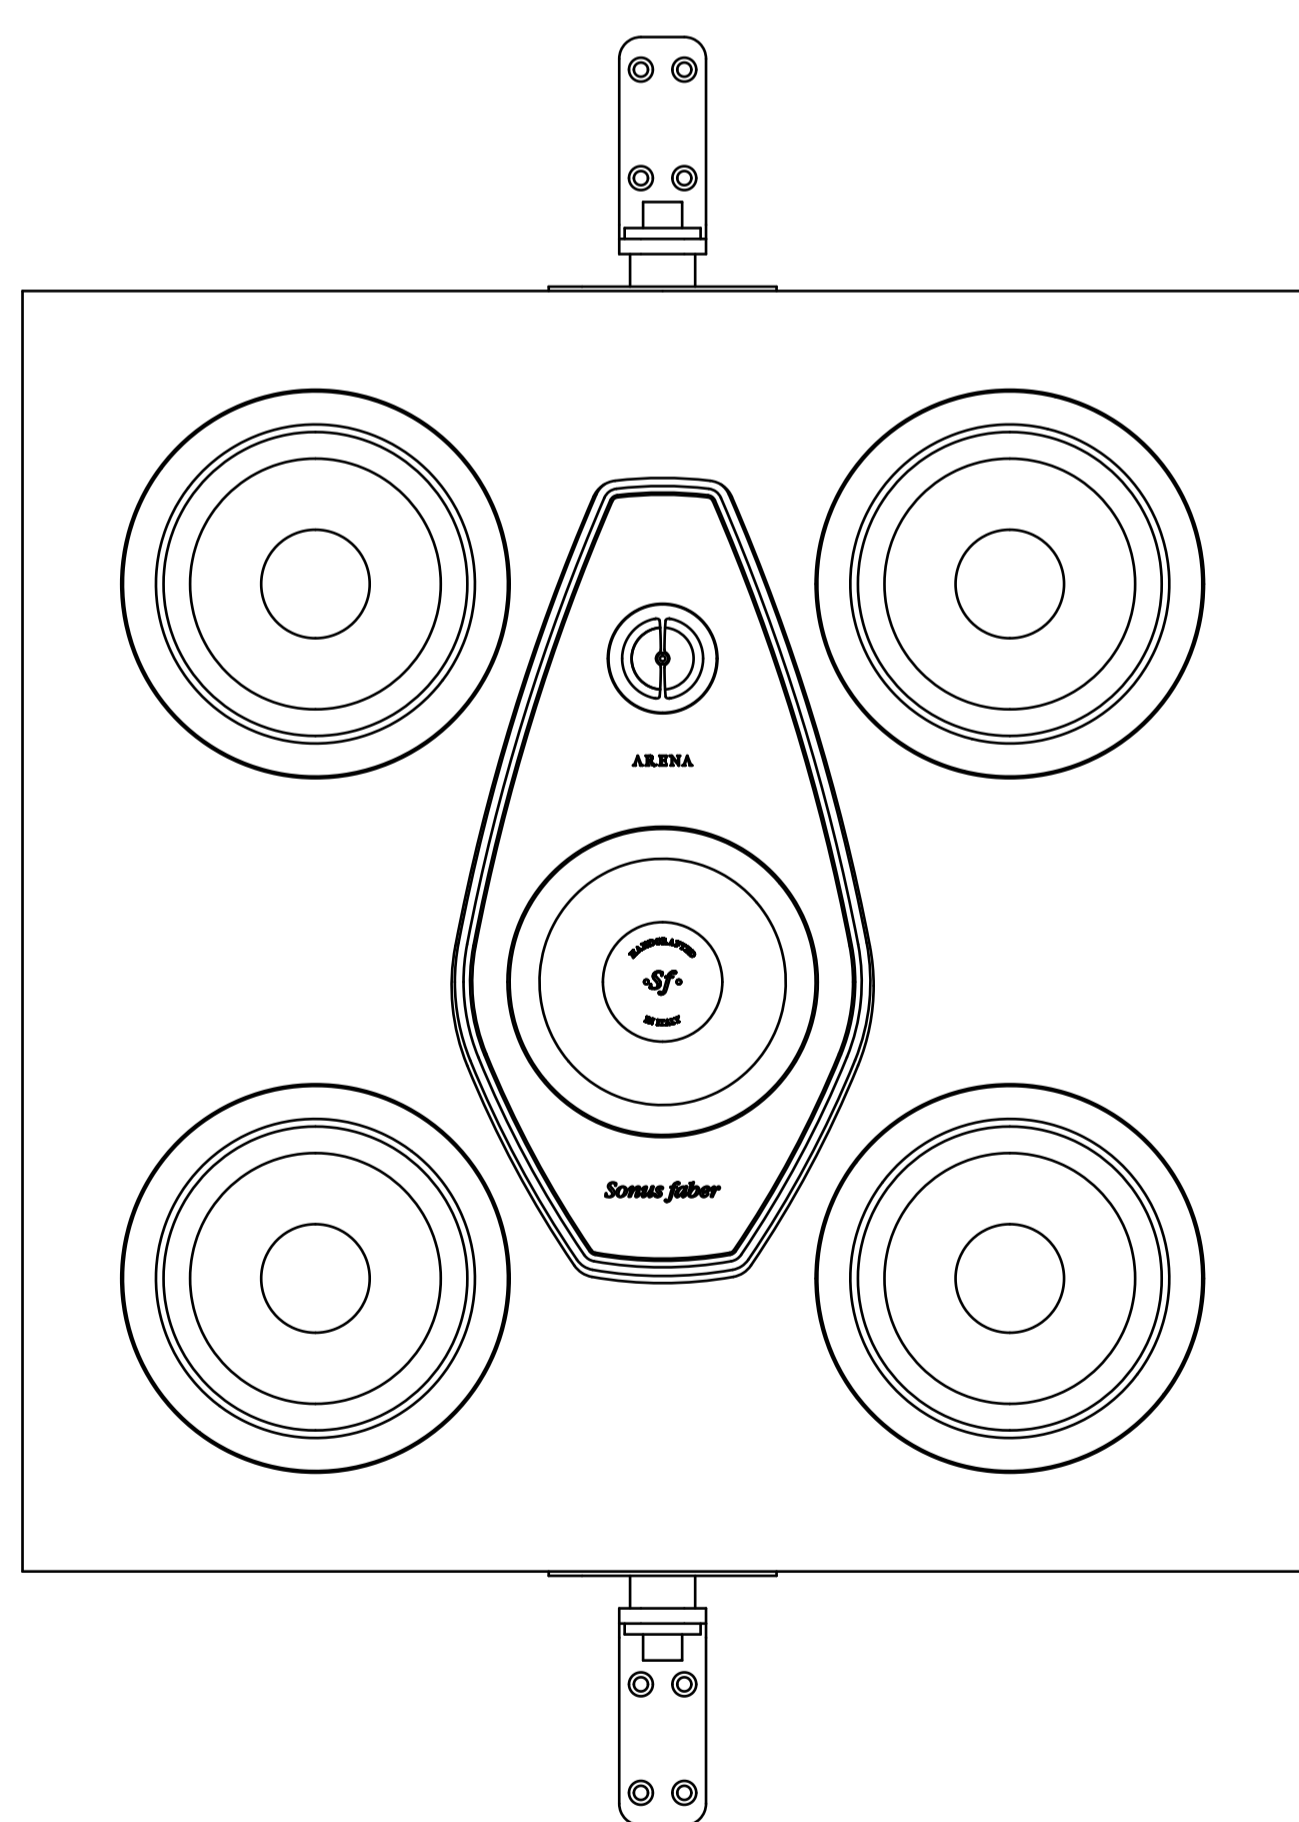

Sonus faber

ARENA 10

CAUTION

Position the template where you have chosen to mount the speaker and trace the black circles position. Black circles indicate the screw position. Observe all warnings in the speaker and this manual.

590mm (23.2in)

824mm (32.5in)

CAUTION

Position the template where you have chosen to mount the speaker and trace the black circles position.

Black circles indicate the screw position.

Observe all warnings in the speaker and this manual.

Sonus faber

ARENA 10

824mm (32.5in)