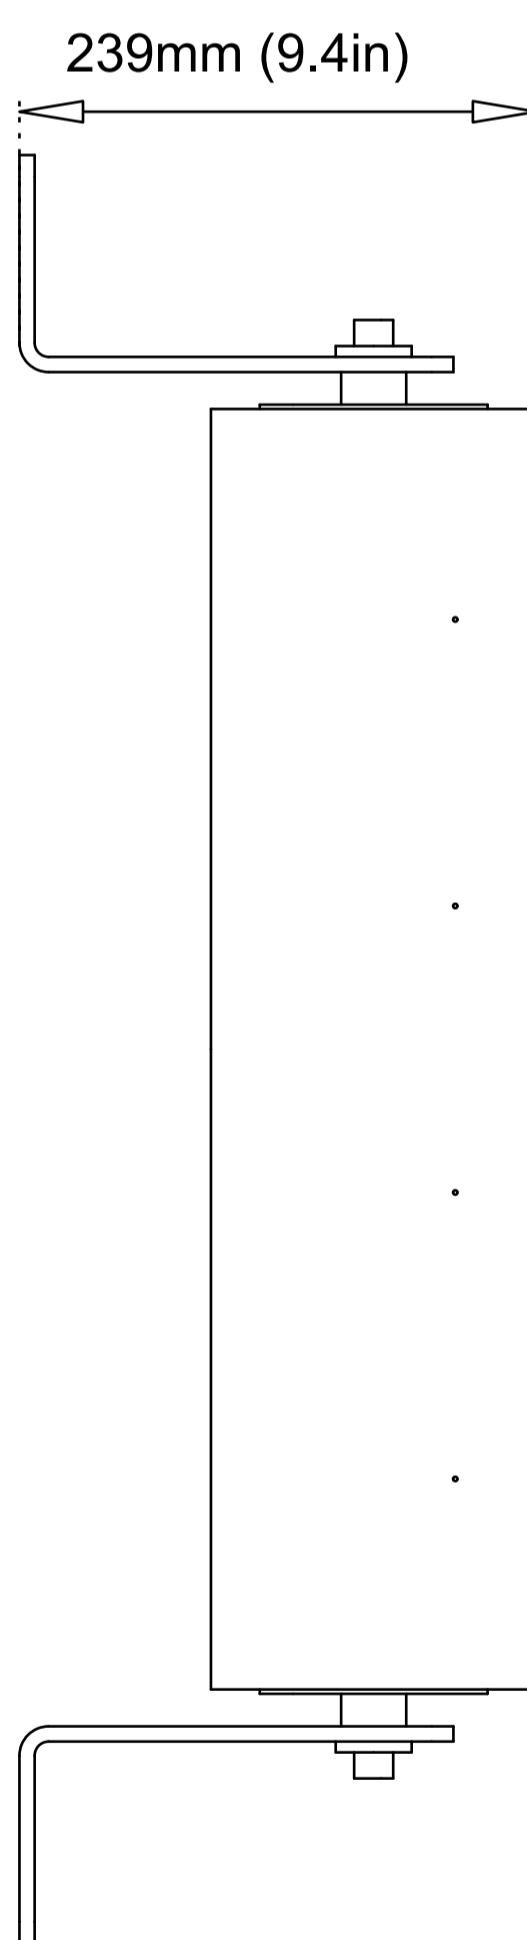

Sonus faber

ARENA 10

CAUTION

Position the template where you have chosen to mount the speaker and trace the black circles position. Black circles indicate the screw position. Observe all warnings in the speaker and this manual.

590mm (23.2in)

824mm (32.5in)

CAUTION

Position the template where you have chosen to mount the speaker and trace the black circles position.

Black circles indicate the screw position.

Observe all warnings in the speaker and this manual.

Sonus faber

ARENA 10

824mm (32.5in)