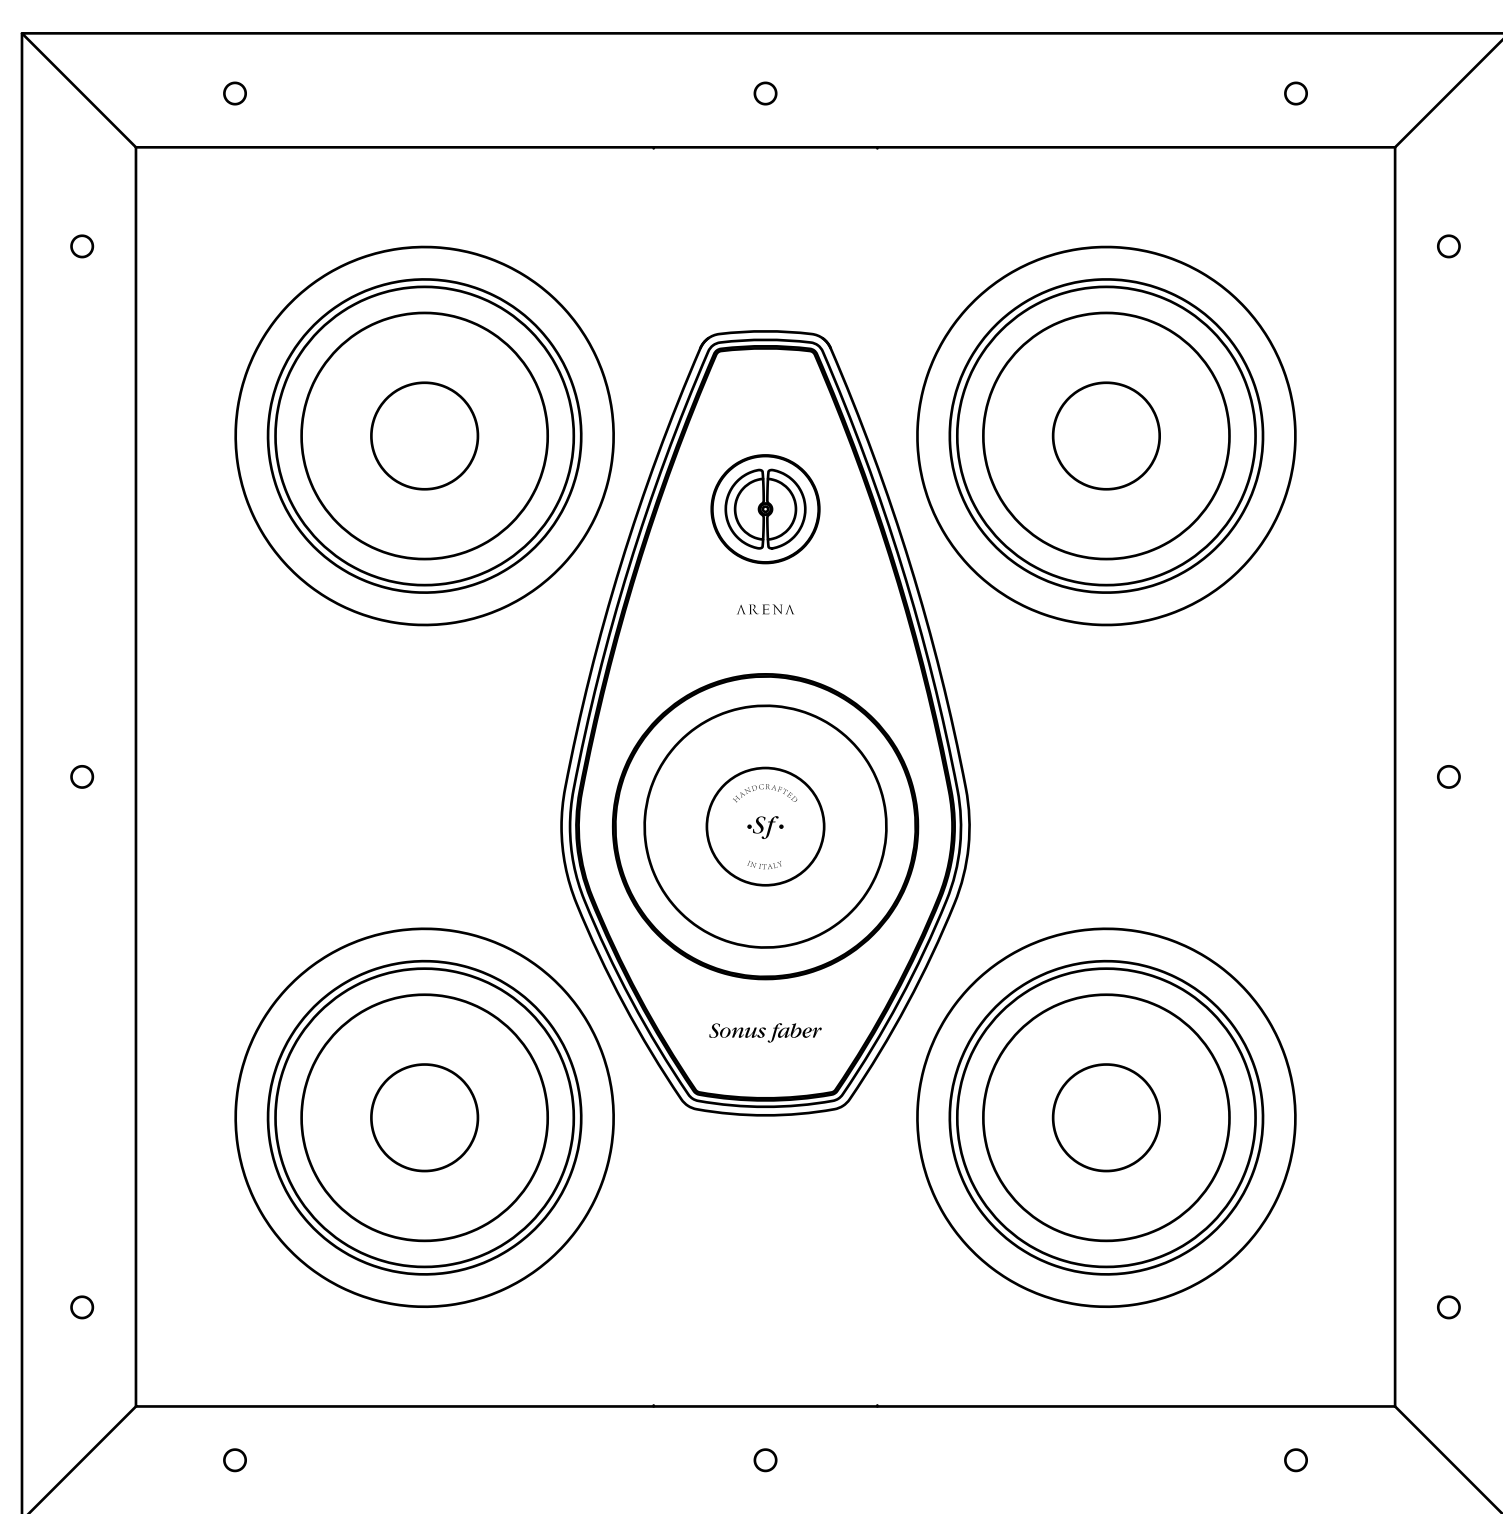

Sonus faber

ARENA 10

CAUTION

Position the template where you have chosen to mount the speaker and trace along the outside edge. Make your cuts along this line. Observe all warnings in the speaker and this manual

669mm (26.3in)

669mm (26.3in)