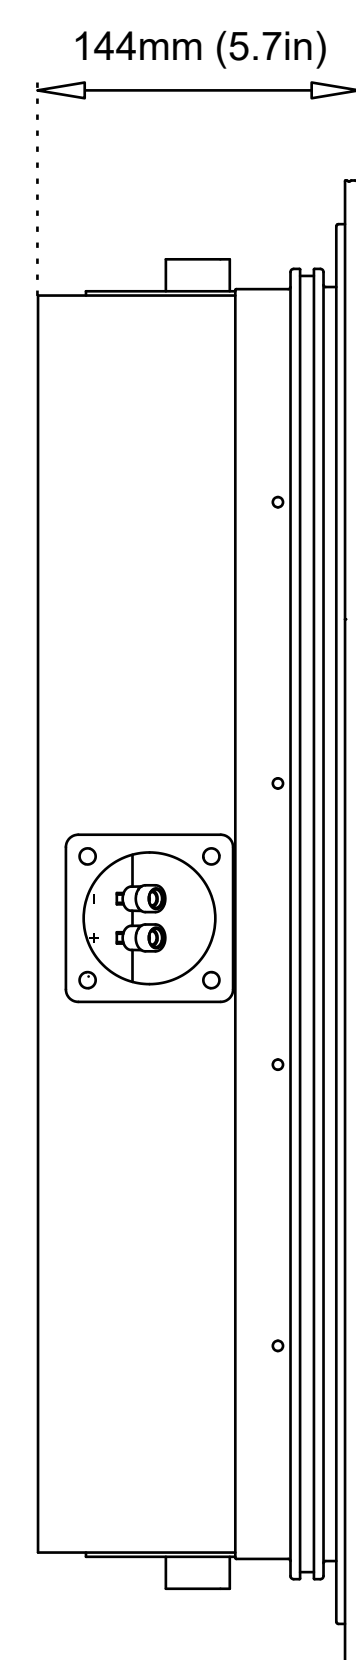

Sonus faber

ARENA 10

CAUTION

Position the template where you have chosen to mount the speaker and trace along the outside edge. Make your cuts along this line. Observe all warnings in the speaker and this manual

669mm (26.3in)

669mm (26.3in)