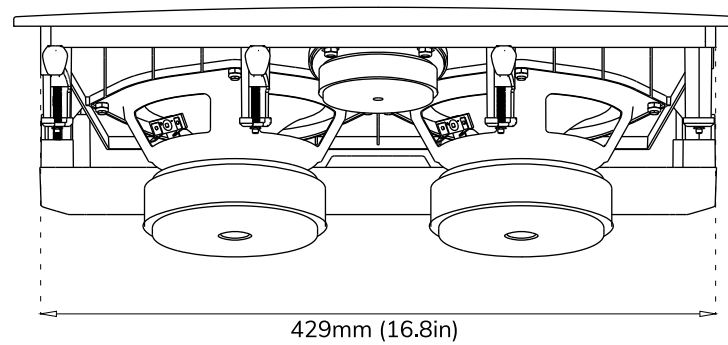

*Sonus faber*

---

PALLADIO  
PC-563P

**CAUTION**

Position the template where you have chosen  
to mount the speaker and trace along the outside edge.  
Make your cuts along this line.  
Observe all warnings in the speaker and this manual.

359mm (14.1in)

433mm (17in)