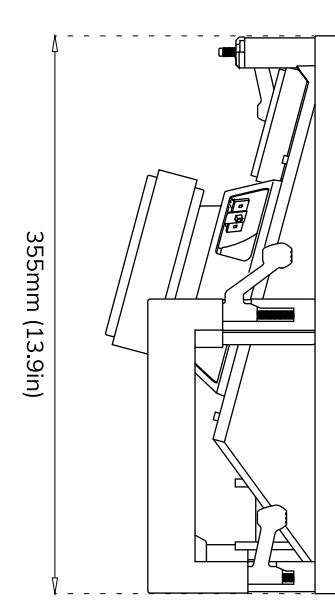

*Sonus faber*

---

PALLADIO  
PC-563P

**CAUTION**

Position the template where you have chosen  
to mount the speaker and trace along the outside edge.  
Make your cuts along this line.  
Observe all warnings in the speaker and this manual.

359mm (14.1in)

433mm (17in)