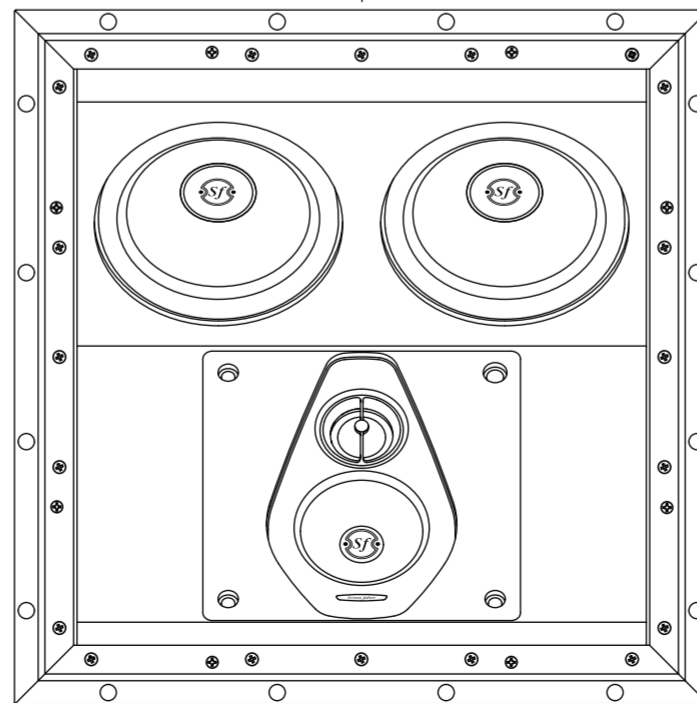

*Sonus faber*

PALLADIO  
PC-664P

**CAUTION**

Position the template where you have chosen  
to mount the speaker and trace along the outside edge.  
Make your cuts along this line.  
Observe all warnings in the speaker and this manual.

388mm (15.3in)

388mm (15.3in)