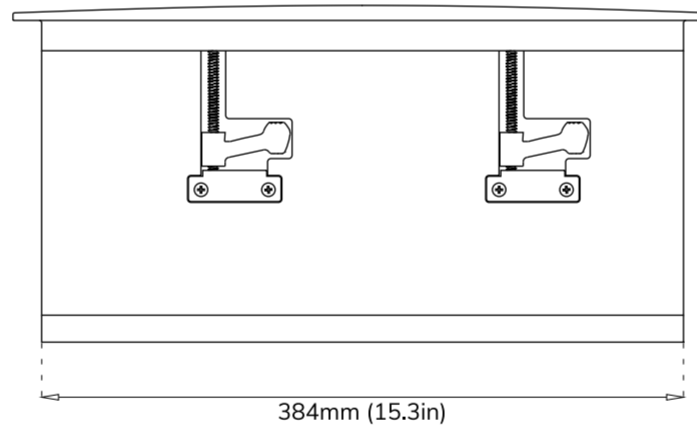

*Sonus faber*

PALLADIO  
PC-664P

**CAUTION**

Position the template where you have chosen  
to mount the speaker and trace along the outside edge.  
Make your cuts along this line.  
Observe all warnings in the speaker and this manual.

388mm (15.3in)

388mm (15.3in)