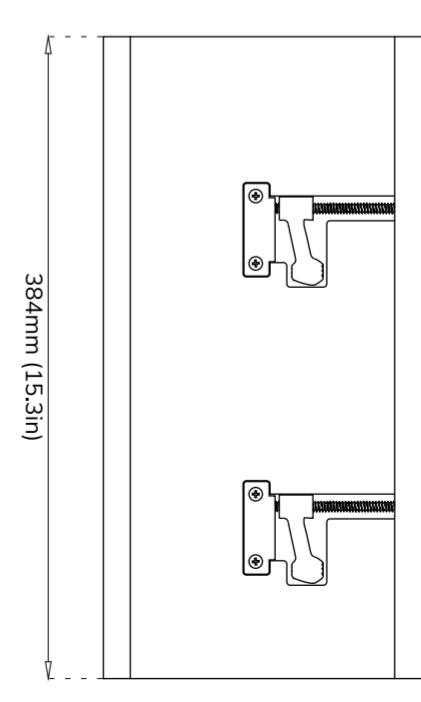

*Sonus faber*

PALLADIO  
PC-664P

**CAUTION**

Position the template where you have chosen  
to mount the speaker and trace along the outside edge.  
Make your cuts along this line.  
Observe all warnings in the speaker and this manual.

388mm (15.3in)

388mm (15.3in)