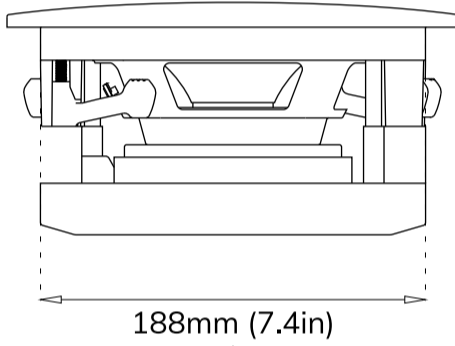

Sonus faber

PALLADIO
PL-563

CAUTION

Position the template where you have chosen to mount the speaker and trace along the outside edge. Make your cuts along this line. Observe all warnings in the speaker and this manual.

448mm (17.6in)

192mm (7.6in)