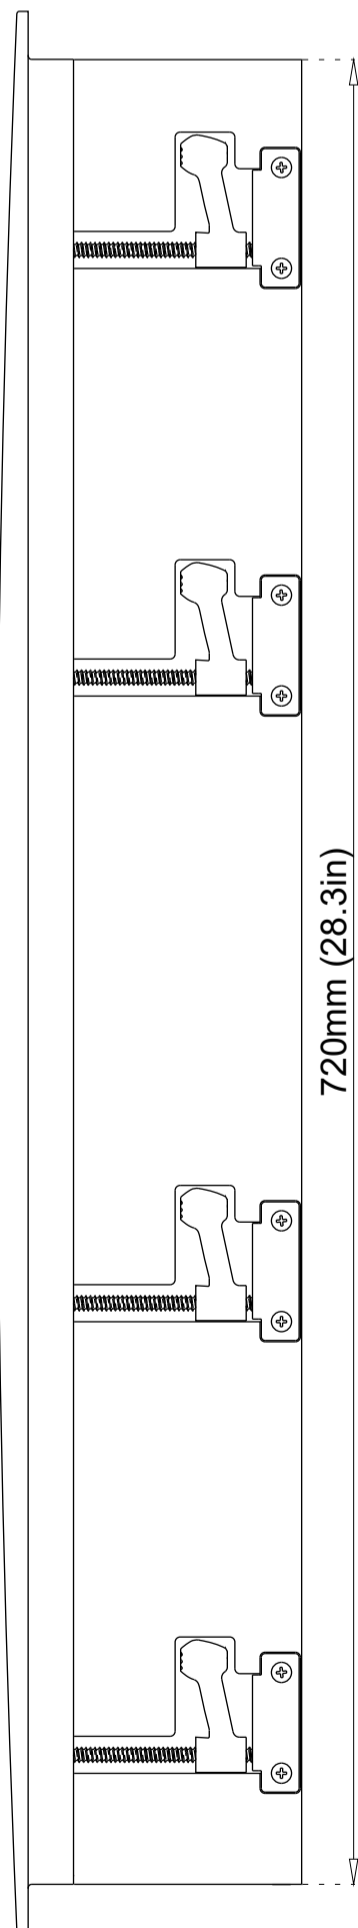

# PALLADIO PL-664

**CAUTION**

Position the template where you have chosen to mount the speaker and trace along the outside edge. Make your cuts along this line. Observe all warnings in the speaker and this manual.

724mm (28.5in)

265mm (10.4in)