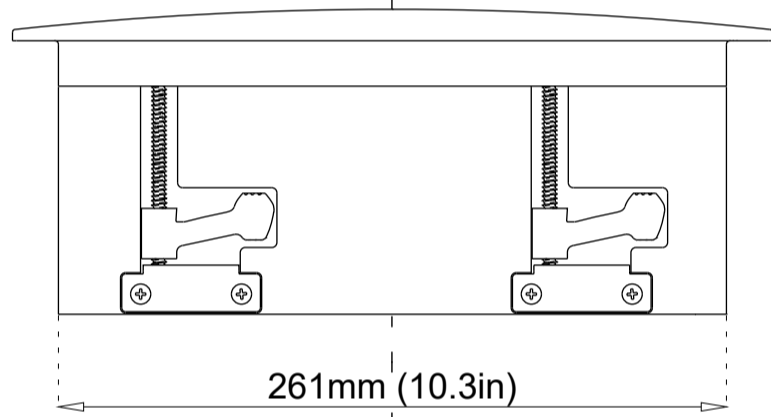

# PALLADIO PL-664

**CAUTION**

Position the template where you have chosen to mount the speaker and trace along the outside edge. Make your cuts along this line. Observe all warnings in the speaker and this manual.

724mm (28.5in)

265mm (10.4in)