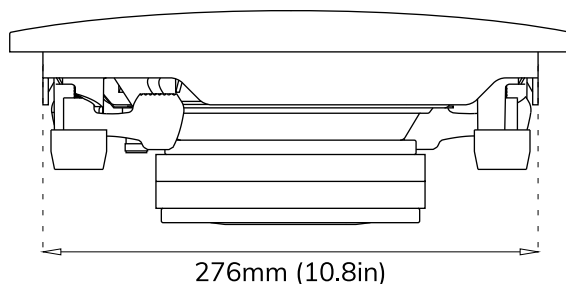

Sonus faber

PALLADIO
PS-G101

CAUTION

Position the template where you have chosen
to mount the speaker and trace along the outside edge.

Make your cuts along this line.

Observe all warnings in the speaker and this manual.

280mm (11in)

280mm (11in)