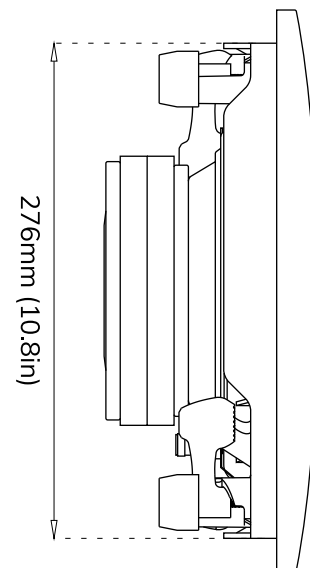

Sonus faber

PALLADIO
PS-G101

CAUTION

Position the template where you have chosen
to mount the speaker and trace along the outside edge.

Make your cuts along this line.

Observe all warnings in the speaker and this manual.

280mm (11in)

280mm (11in)