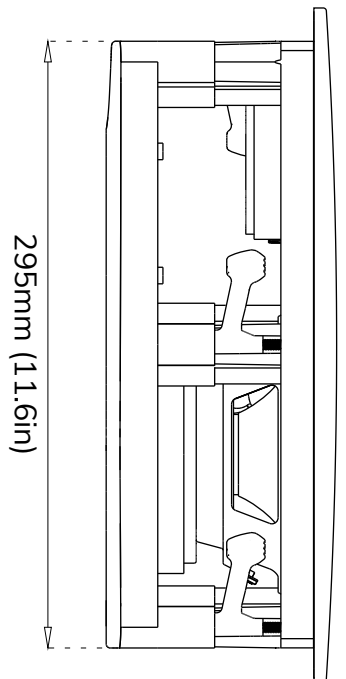

Sonus faber

PALLADIO

PW-562

CAUTION

Position the template where you have chosen to mount the speaker and trace along the outside edge. Make your cuts along this line. Observe all warnings in the speaker and this manual.

299mm (11.8in)

192mm (7.6in)