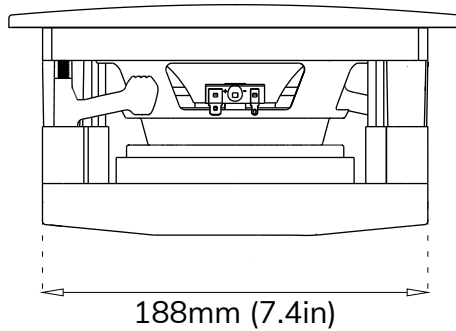

Sonus faber

PALLADIO

PW-562

CAUTION

Position the template where you have chosen to mount the speaker and trace along the outside edge. Make your cuts along this line. Observe all warnings in the speaker and this manual.

299mm (11.8in)

192mm (7.6in)