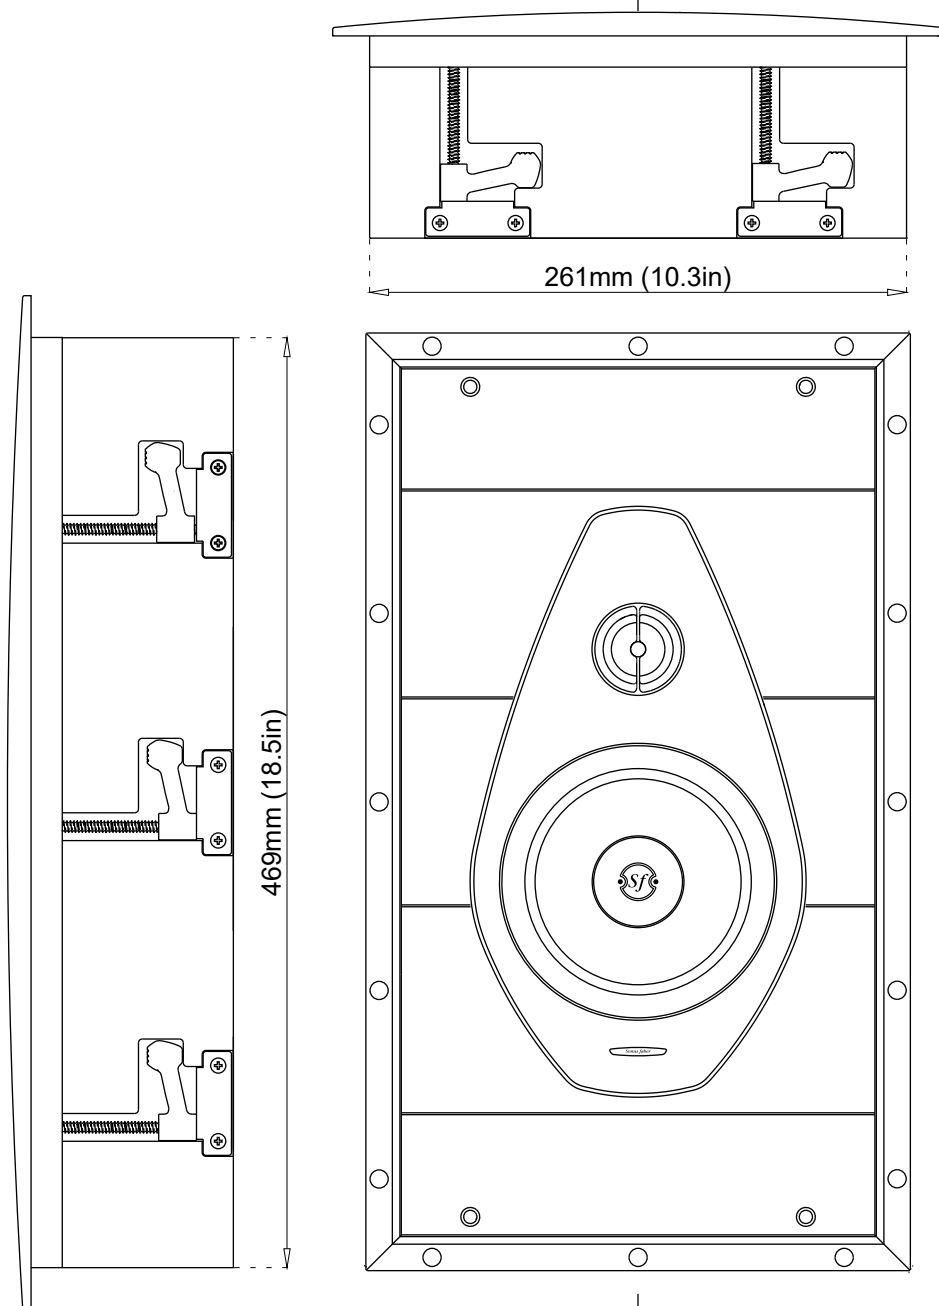

Sonus faber

PALLADIO

PW-662

CAUTION

Position the template where you have chosen to mount the speaker and trace along the outside edge. Make your cuts along this line. Observe all warnings in the speaker and this manual.

473mm (18.6in)

265mm (10.4in)