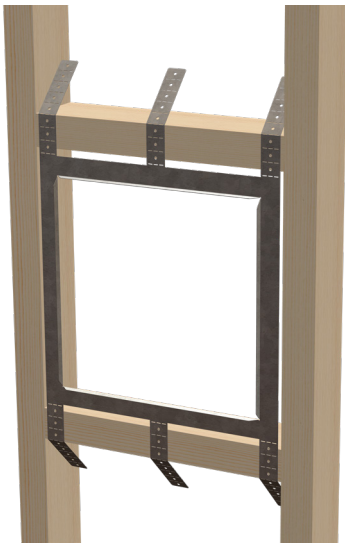

Space saver installation guide

for Lyngdorf Discreet speakers

Cut out dimensions:

D-5 and D-5 IC: 13.2 x 13.2 inches/334 x 334 mm

D-500: 8.9 x 29.6 inches/226 x 751 mm

D-500 Center: 14.2 x 24.3 inches/360 x 618 mm

D-60: 24.3 x 14.2 inches/618 x 360 mm

Either:

1

2

3

Or:

1

2