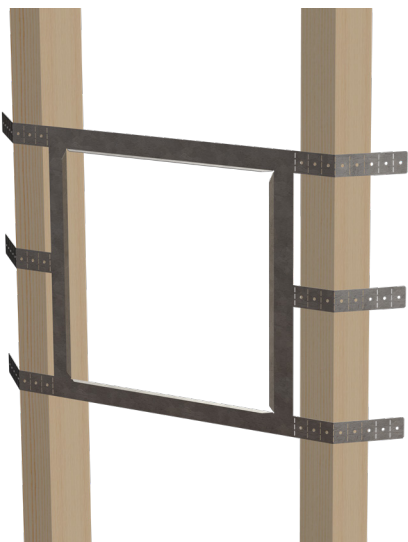

Space saver installation guide

for Lyngdorf Discreet speakers

Cut out dimensions:

D-5 and D-5 IC: 13.2 x 13.2 inches/334 x 334 mm

D-500: 8.9 x 29.6 inches/226 x 751 mm

D-500 Center: 14.2 x 24.3 inches/360 x 618 mm

D-60: 24.3 x 14.2 inches/618 x 360 mm

Either:

1

2

3

Or:

1

2