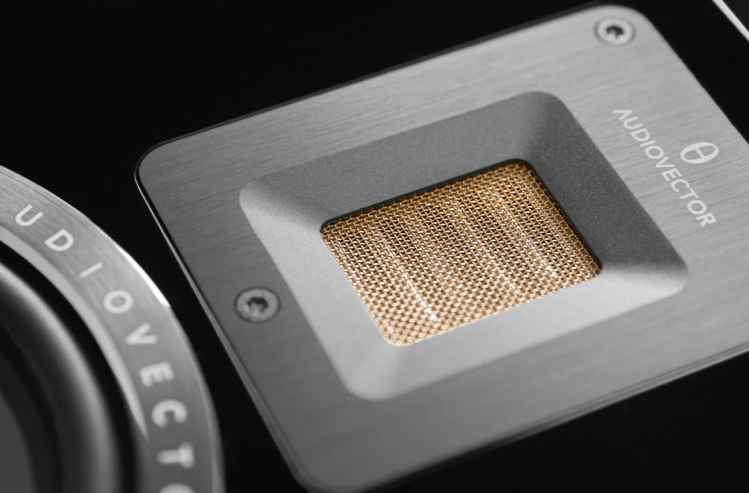

THE DESIGN GOAL

The Audiovector QR SPECIAL EDITION series offers advanced technology in a beautifully finished, perfectly proportioned high-end package. An exceptional loudspeaker for all genres of music, the sound is big, bold, and dynamic. At the same time, it is subtle and detailed when you need it to be. The gentle impedance load and high efficiency makes these easily driven speakers an ideal match for both solid state and tube amplifiers.

Introducing a new standard in sound
QR SERIES SPECIAL EDITION

AUDIOVECTOR
 Feel the Music

A UNIQUE TWEETER PRINCIPLE: AMT

Precision machined from a single piece of aerospace-grade aluminium. Glass blasted. Brushed. And finally, anodised in a beautiful Tungsten Titanium Grey. The fascia plate features a rose gold plated dispersion mesh, which also works as an S-Stop filter and improves driver integration.

SWEET AND DETAILED SOUND

Inspired by the POP filters used in the professional recording industry, we have engineered a dispersion mesh to sit in front of the QR AMT tweeters. This also works as an S-STOP filter, reducing unwanted sibilants while improving dispersion and integration with the midrange driver. Music never sounded so detailed and so sweet from a loudspeaker in this class. Just sit back and feel the music.