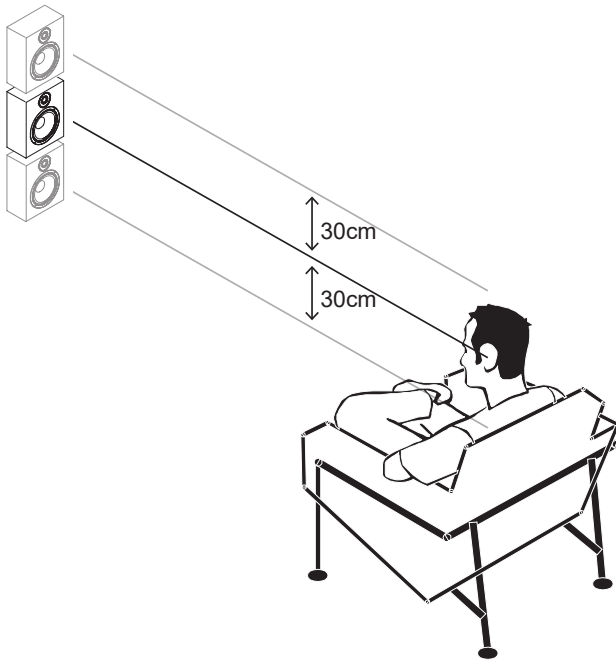

Placement / Emplacement / Platzierung / Placering