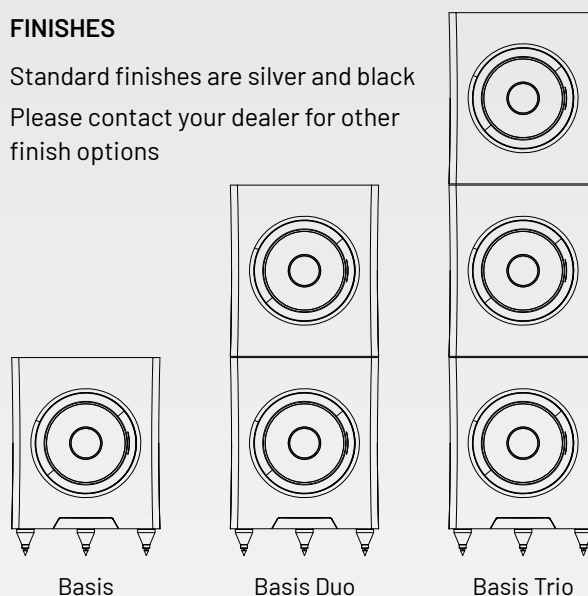

SPECIFICATIONS

SPEAKER TYPE

Active subwoofer with DSP filter

DRIVERS

32 cm (12.5") BilletCore drivers with 3" voice coil, titanium former and massive double magnet motor

Basis Duo: dual driver

Basis Trio: triple driver

AMPLIFIER

Audiophile grade amplifier providing up to 6 kW RMS (requires 230 V AC otherwise 3 kW)

RESPONSE

Usable output extends from below 16 Hz

Exceptionally low distortion throughout range

DSP CROSSOVER

Proprietary DSP crossover with user-controllable phase and frequency

Preset options for matching with YG Reference speakers

Extensive options for matching third-party speakers

DIMENSIONS (H × W × D)

Basis: 56 × 42 × 52 cm [22 × 16.5 × 20.5"]

Basis Duo: 105 × 42 × 52 cm [41.5 × 16.5 × 20.5"]

Basis Trio: 153 × 42 × 52 cm [60 × 16.5 × 20.5"]

WEIGHT

Basis: 70 kg [154 lbs] per speaker unpackaged

Basis Duo: 135 kg [297 lbs] per speaker unpackaged

Basis Trio: 200 kg [440 lbs] per speaker unpackaged

FINISHES

Standard finishes are silver and black

Please contact your dealer for other finish options

YG ACOUSTICS

Founded in 2002, YG Acoustics is recognized as one of the leading manufacturers in the high-end audio industry. Everyone at YG loves music and our loudspeakers reflect our passion. They provide the most accurate, most musical performance possible today.

Our drive to recreate the emotional magic of a live performance constantly inspires us to push the boundaries of audio technology. Over the years, our journey has led us to many proprietary innovations in design, materials and manufacturing.

More importantly, our speakers provide the clearest of windows into the performance. They communicate every nuance of emotion, every musical cue from the tiniest micro-detail through to the physical impact of the most thunderous crescendo. At YG we are lucky enough to hear our speakers every day. They can bring tears to our eyes or leave us with ear-to-ear grins that last the whole day. We hope you like them as much as we do.

Please note that at YG we are constantly updating our products. All specifications and finishes are indicative and subject to change.